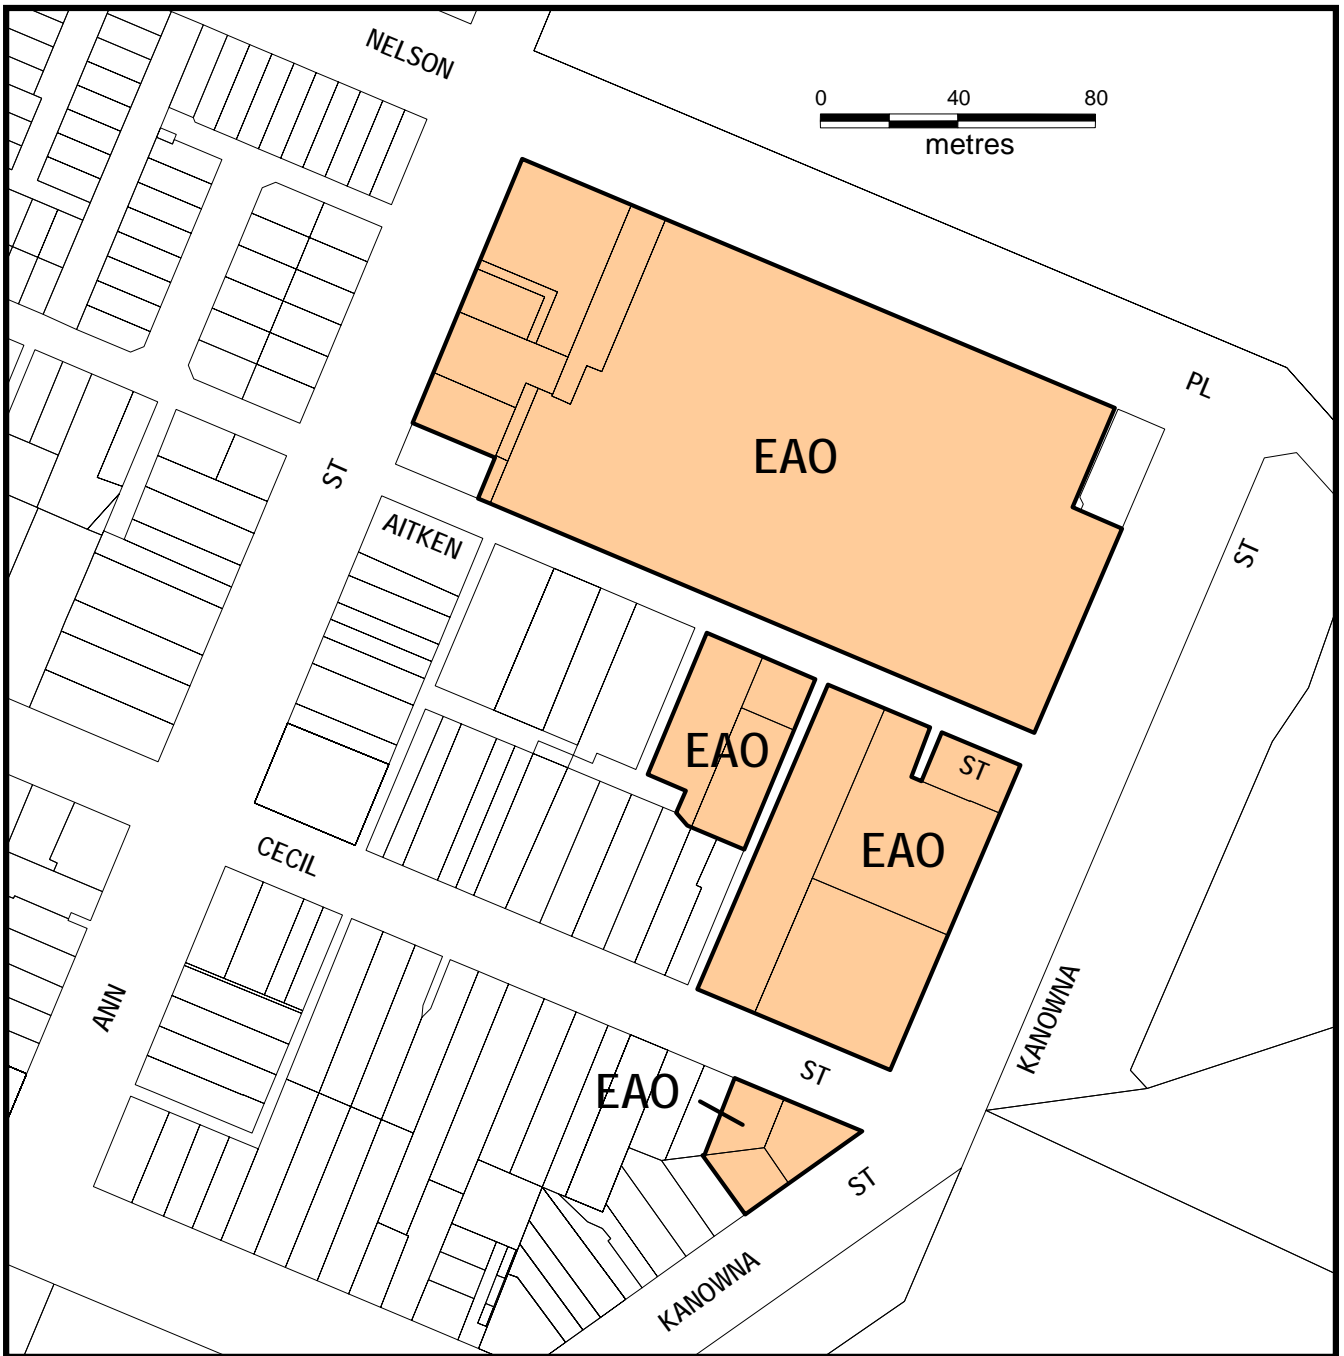

HOBSONS BAY PLANNING SCHEME LOCAL PROVISION

Part of Planning Scheme Map 19EAO

LEGEND

 EAO ENVIRONMENTAL AUDIT OVERLAY

AMENDMENT C75