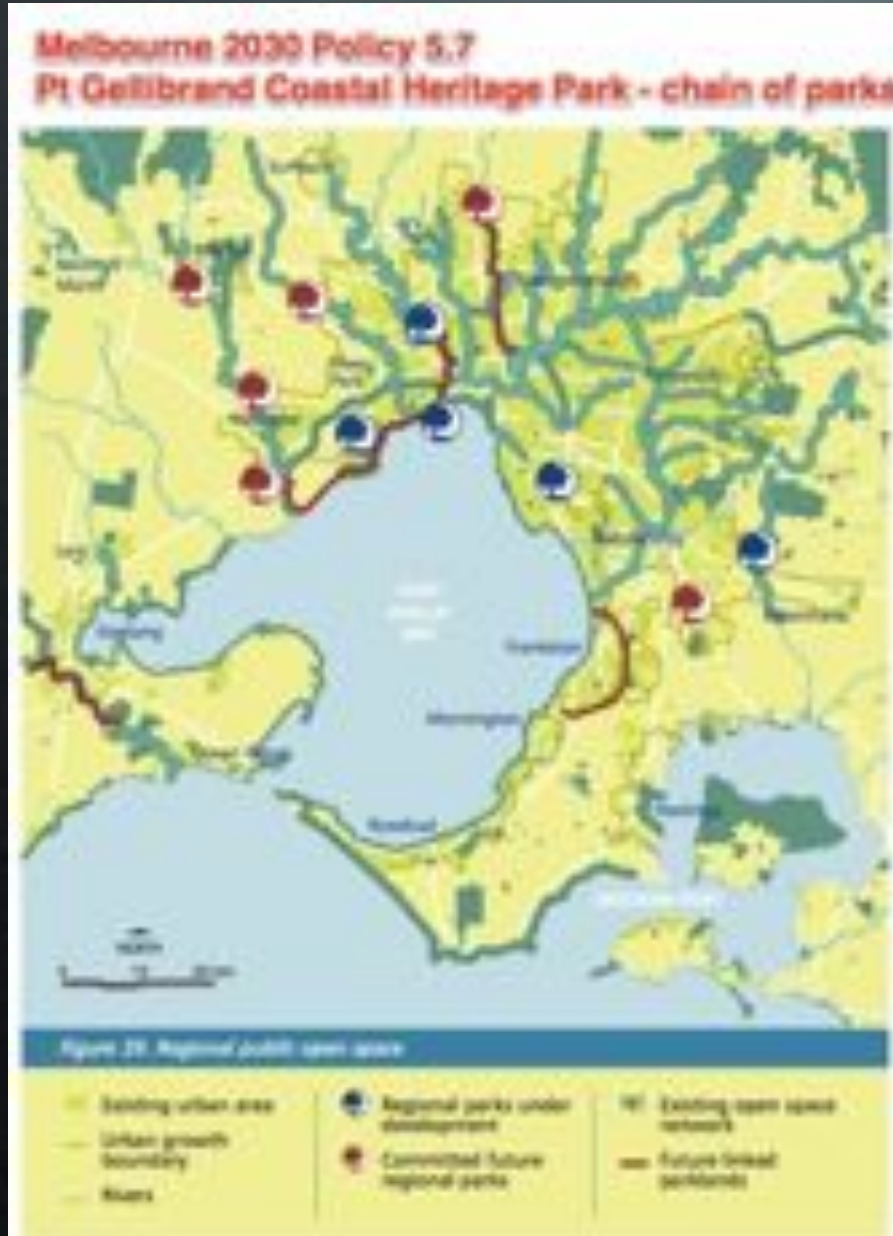

SAVE WILLIAMSTOWN

5. Open Space

SAVE WILLIAMSTOWN

Public Open Space

Local parks are used by schools as playgrounds

Rotary Park was built for children in family respite units

SAVE WILLIAMSTOWN

Public Open Space

Rotary Park was built for children in family respite units adjacent to the park by Williamstown Rotary with govt grant

Developer suggests this should be local park for development

SAVE WILLIAMSTOWN

Public Open Space

Park of regional significance

SAVE WILLIAMSTOWN

Public Open Space

A wild windy place

Native vegetation restoration